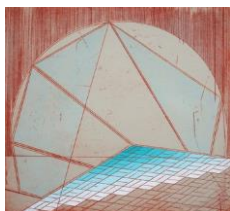

Bronwen Sleigh
Caribou Street
Etching
Framed size: 34 x 37 cm
Edition 10/20

£ 400.00