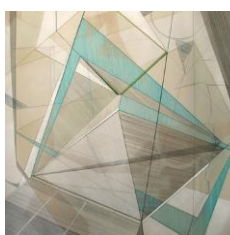

£ 400.00

**Bronwen Sleigh**  
*Biosphere I*  
Mixed media on lithograph  
Framed size: 55 x 55 cm

£ 1,950.00

**Bronwen Sleigh**  
*Exhibition Way II*  
Lithograph  
Framed size: 66 x 86 cm  
Edition of 12