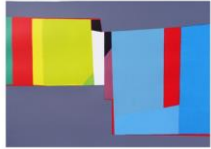

Hetty Haxworth
Dusk Vista
Screenprint
Unframed Size: 71 x 93 cm
Edition 3/25

£ 610.00