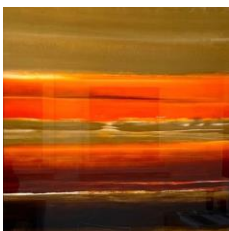

Tommy Fitchet
Autumn Sunset
Mixed media on reversed glass
Framed size: 100 x 100 cm

£ 2,800.00

£ 3,500.00