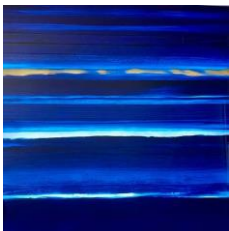

Tommy Fitchet
Moonlight Shore
Mixed media on reversed glass
Framed size: 100 x 100 cm

£ 2,800.00